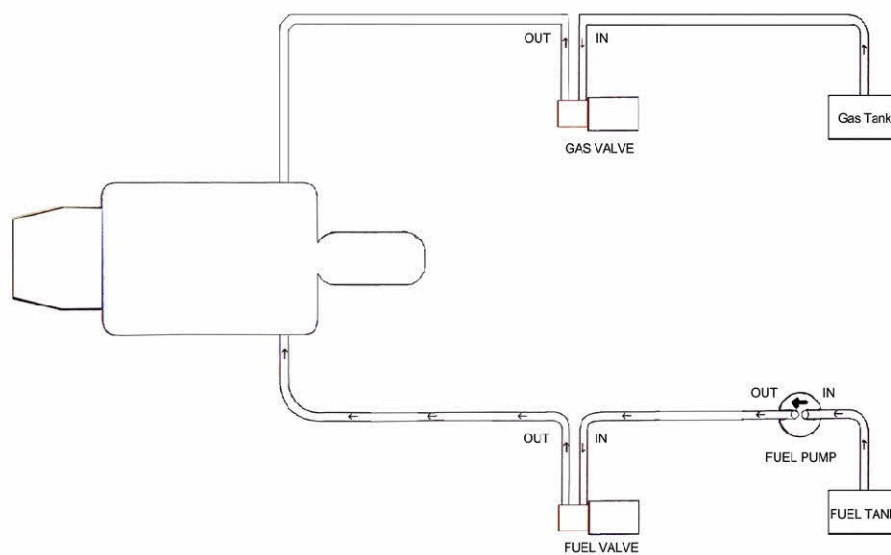

SPORTSTURBINE.COM

Turbine Manual for set up and start

Auto Start versions:

JJ 1400/1800/3000

GAS SYSTEM INSTALLATION

FUEL SYSTEM INSTALLATION