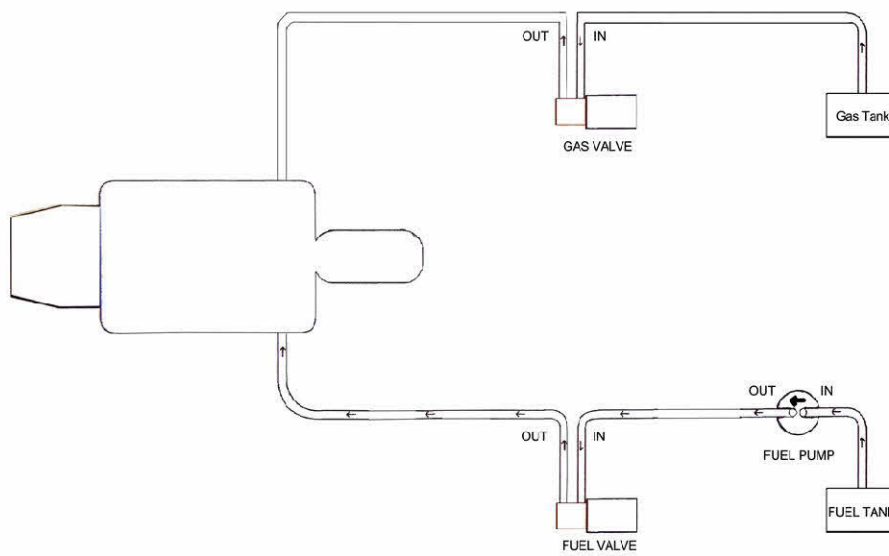

SPORTSTURBINE.COM

Turbine Manual for set up and start

Auto Start versions:

JJ 1400/1800/3000

GAS SYSTEM INSTALLATION

FUEL SYSTEM INSTALLATION